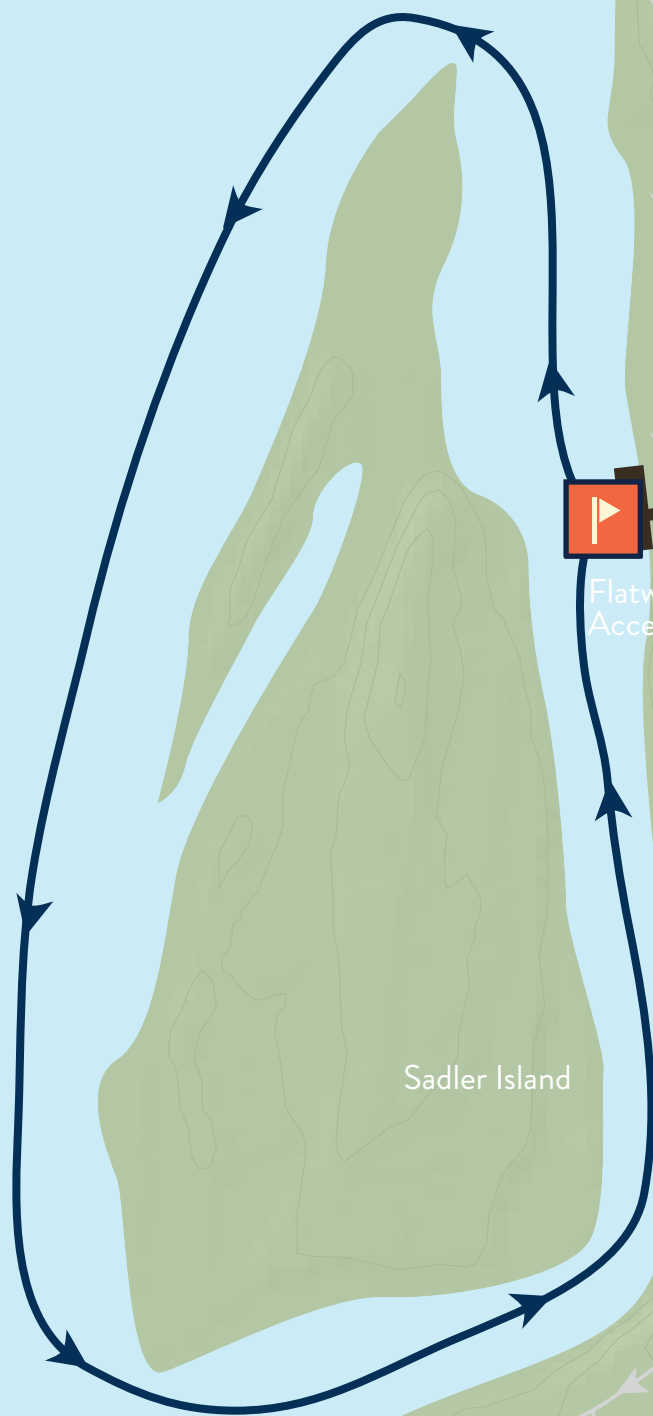

TUCK FEST

YOUNG & OLD 1.25 MILE
TANDEM KAYAK RACE

START / FINISH

Flatwater
Access

Sadler Island

North
Main

Channel
Loop

Figure 8

Carpet

94

South
Main

93

Tower 93 Loop